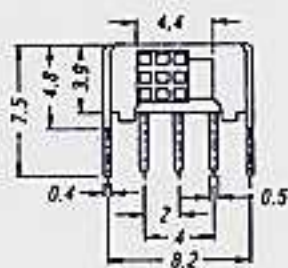

SK-22D03

Rating : 0.3A 50V DC

Function: 2P2T

Optional knob type

GBG	GEE	PGA	VAC