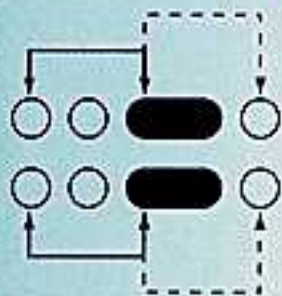

SK-22J02

Rating : 0.3A 50V DC

Function: 2P2T

Optional knob type

GEN					

SK-22J01 (L3R1)

SK-22J11 (L1R3)

Rating : 0.3A 50V DC