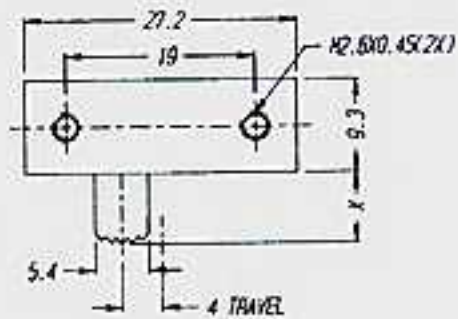

SK-23H05

Rating : 0.3A 50V DC

Function: 2P3T