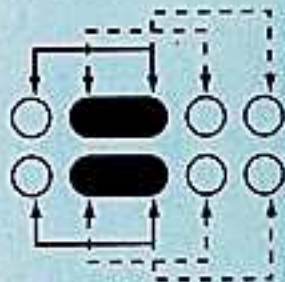

SK-23H05

Rating : 0.3A 50V DC

Function: 2P3T