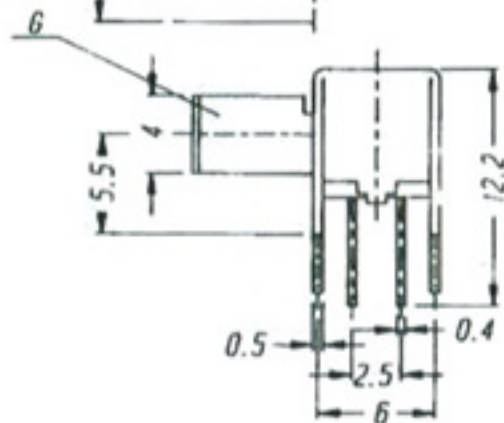

SK-23D09 (L3R1)

SK-23D29 (L1R3)

Rating : 0.3A 50V DC

Function: 2P3T

Optional knob type

GEP	GEG				

SK-23D08(L3R1)

Rating : 0.3A 50V DC