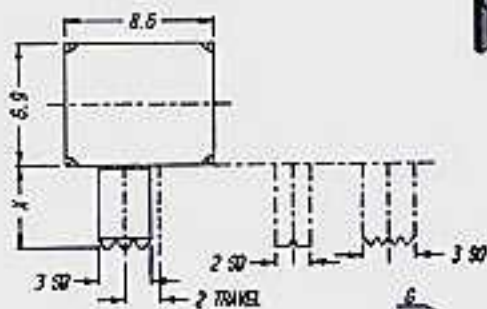

SK-22D03

Rating : 0.3A 50V DC

Function: 2P2T

Optional knob type

GBG	GEE	PGA	VAC