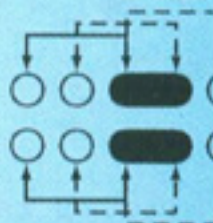

SK-23F01 (L3R1)

Rating : 0.3A 50V DC

Function: 2P3T