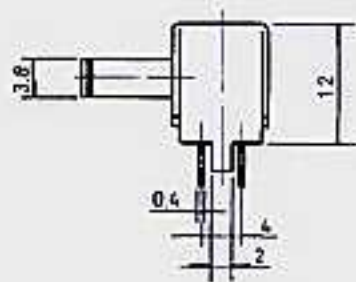

SK-22J01 (L3R1)

SK-22J11 (L1R3)

Rating : 0.3A 50V DC

Function: 2P2T

Optional knob type

MXD	GDB