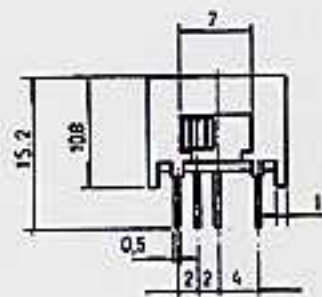

SK-22H01 (L3R1)

SK-22H21 (L1R3)

Rating : 0.3A 50V DC

Function: 2P2T

Optional knob type

GEQ