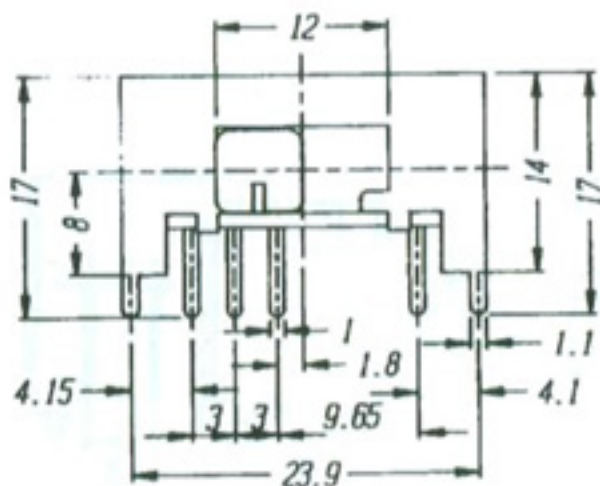

SK-23F01 (L3R1)

Rating : 0.3A 50V DC

Function: 2P3T