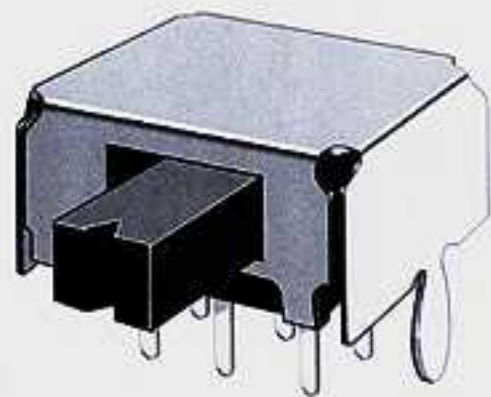

SK-22D03

Rating : 0.3A 50V DC

Function: 2P2T

Optional knob type

GBG	GEE	PGA	VAC