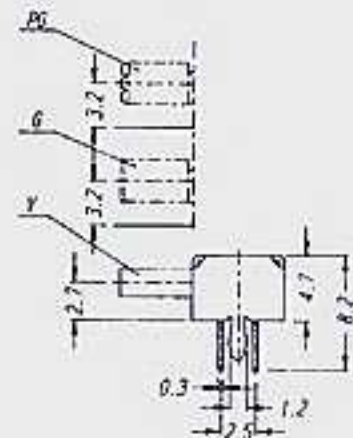

SK-23D07 (L1R3)

SK-23D27 (L3R1)

Rating : 0.3A 50V DC

Function: 2P3T

Optional knob type

VAA	VAC	GBG	PGA