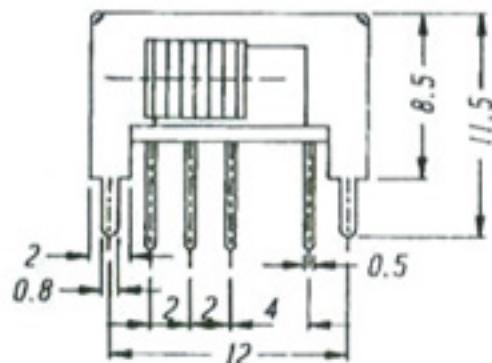

SK-23D09 (L3R1)

SK-23D29 (L1R3)

Rating : 0.3A 50V DC

Function: 2P3T

Optional knob type

GEP	GEG				

SK-23D08(L3R1)

Rating : 0.3A 50V DC