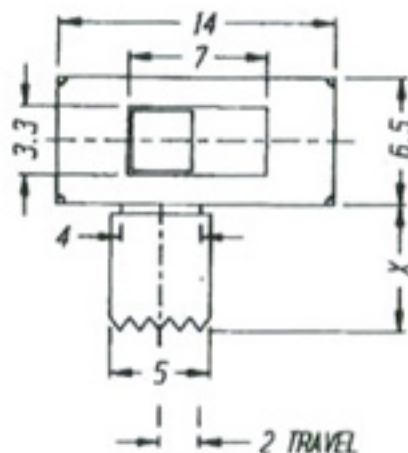

SK-23D09 (L3R1)

SK-23D29 (L1R3)

Rating : 0.3A 50V DC

Function: 2P3T

Optional knob type

GEP	GEG				

SK-23D08(L3R1)

Rating : 0.3A 50V DC