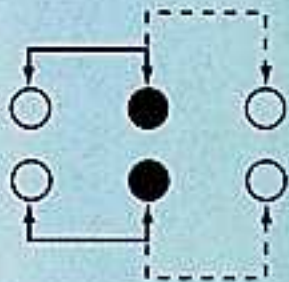

SK-22D06

Rating : 0.3A 50V DC

Function: 2P2T