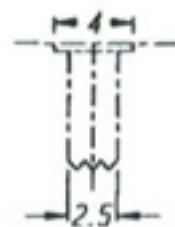

SK-23D09 (L3R1)

SK-23D29 (L1R3)

Rating : 0.3A 50V DC

Function: 2P3T

Optional knob type

GEP	GEG				

SK-23D08(L3R1)

Rating : 0.3A 50V DC