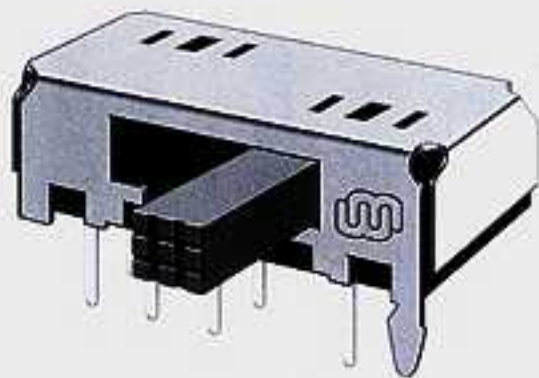

VAA	VAC	GBG	PGA		

SK-23D06 (L3R1)

SK-23D26 (L1R3)

Rating : 0.3A 50V DC

Function: 2P3T

Optional knob type

GEG	PGA	VAA			

SK-23D05 (L3R1)