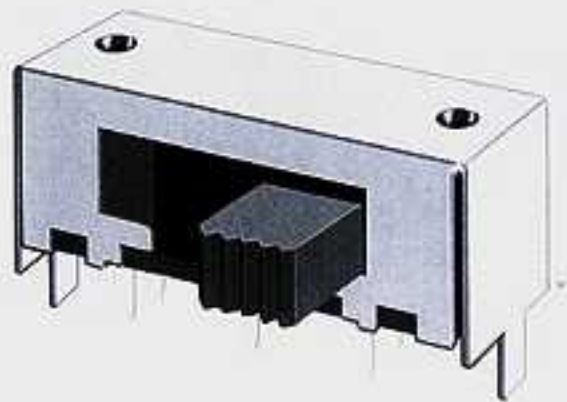

SK-23H05

Rating : 0.3A 50V DC

Function: 2P3T