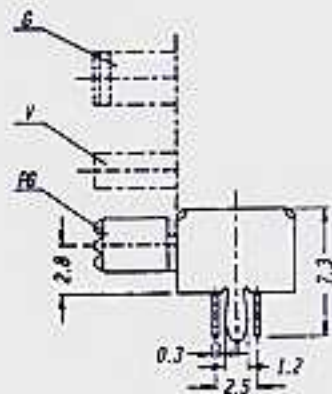

SK-22D03

Rating : 0.3A 50V DC

Function: 2P2T

Optional knob type

GBG	GEE	PGA	VAC