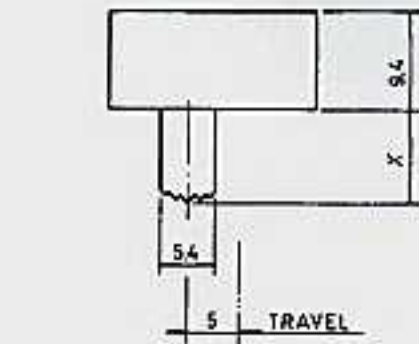

SK-22J01 (L3R1)

SK-22J11 (L1R3)

Rating : 0.3A 50V DC

Function: 2P2T

Optional knob type

MXD	GDB