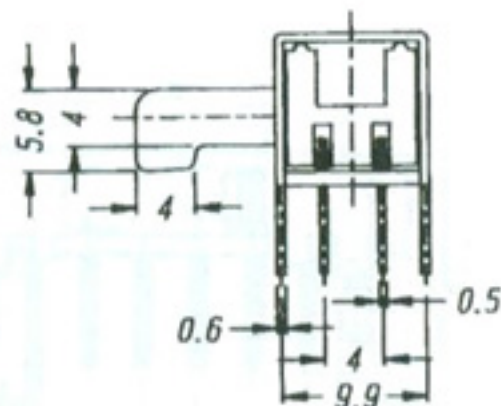

SK-23F01 (L3R1)

Rating : 0.3A 50V DC

Function: 2P3T