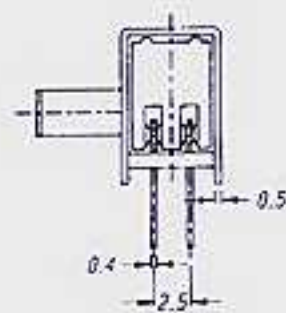

Rating : 0.3A 50V DC

Function: 2P2T

Optional knob type

GEQ					

SK-22H01 (L3R1)

SK-22H21 (L1R3)

Rating : 0.3A 50V DC

Function: 2P2T