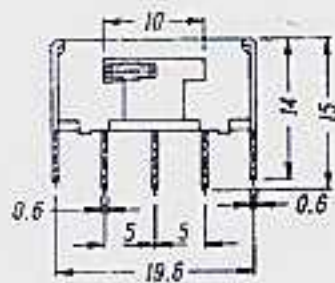

SK-22J02

Rating : 0.3A 50V DC

Function: 2P2T

Optional knob type

GEN					

SK-22J01 (L3R1)

SK-22J11 (L1R3)

Rating : 0.3A 50V DC