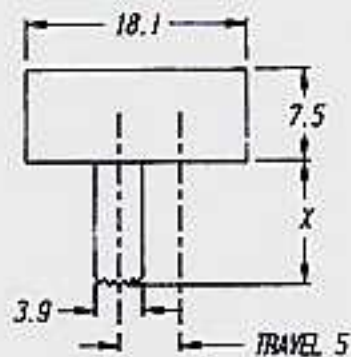

SK-22J02

Rating : 0.3A 50V DC

Function: 2P2T

Optional knob type

GEN					

SK-22J01 (L3R1)

SK-22J11 (L1R3)

Rating : 0.3A 50V DC