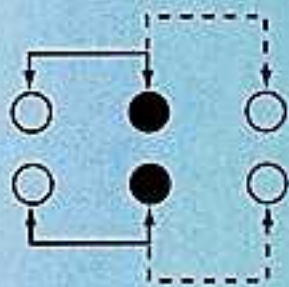

SK-22F23

Rating : 0.5A 50V DC

Function: 2P2T