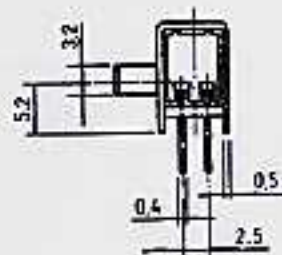

SK-22H01 (L3R1)

SK-22H21 (L1R3)

Rating : 0.3A 50V DC

Function: 2P2T

Optional knob type

GEQ