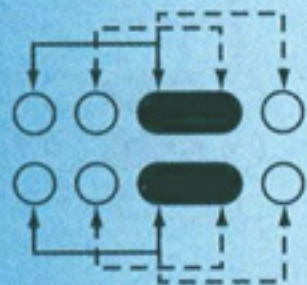

SK-23D08(L3R1)

Rating : 0.3A 50V DC

Function: 2P3T

Optional knob type

GBG	PGA	VAA