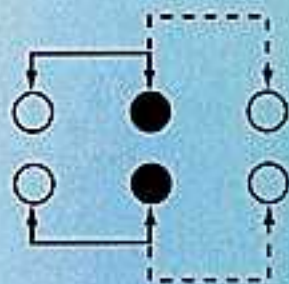

SK-22H09

Rating : 0.3A 50V DC

Function: 2P2T