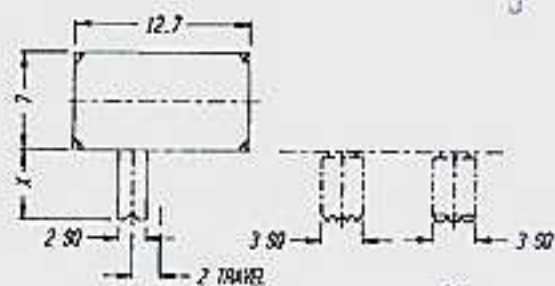

SK-23D07 (L1R3)

SK-23D27 (L3R1)

Rating : 0.3A 50V DC

Function: 2P3T

Optional knob type

VAA	VAC	GBG	PGA