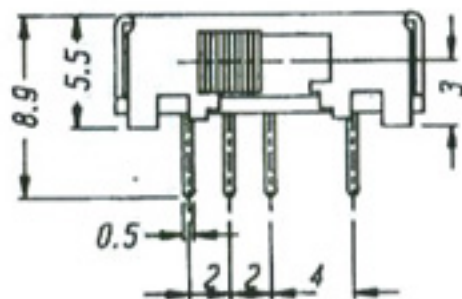

SK-23D08(L3R1)

Rating : 0.3A 50V DC

Function: 2P3T

Optional knob type

GBG	PGA	VAA