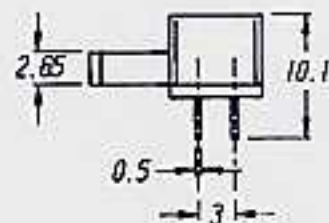

SK-22J02

Rating : 0.3A 50V DC

Function: 2P2T

Optional knob type

GEN					

SK-22J01 (L3R1)

SK-22J11 (L1R3)

Rating : 0.3A 50V DC