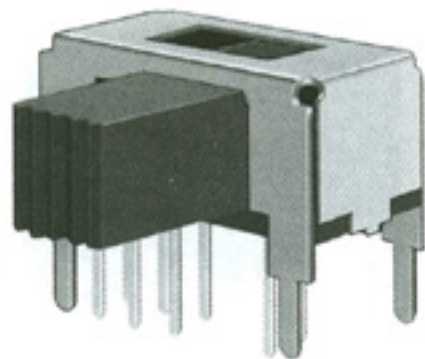

SK-23D09 (L3R1)

SK-23D29 (L1R3)

Rating : 0.3A 50V DC

Function: 2P3T

Optional knob type

GEP	GEG				

SK-23D08(L3R1)

Rating : 0.3A 50V DC