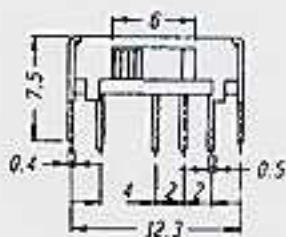

SK-23D07 (L1R3)

SK-23D27 (L3R1)

Rating : 0.3A 50V DC

Function: 2P3T

Optional knob type

VAA	VAC	GBG	PGA