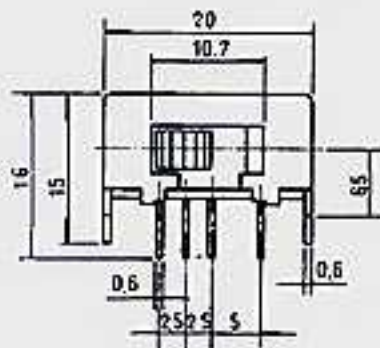

SK-22J01 (L3R1)

SK-22J11 (L1R3)

Rating : 0.3A 50V DC

Function: 2P2T

Optional knob type

MXD	GDB