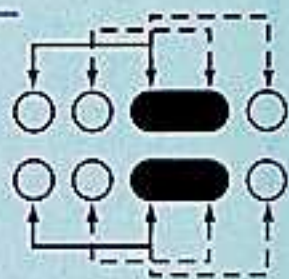

SK-23D05 (L3R1)

SK-23D25 (L1R3)

Rating : 0.3A 50V DC

Function: 2P3T

Optional knob type

GEG	GBP