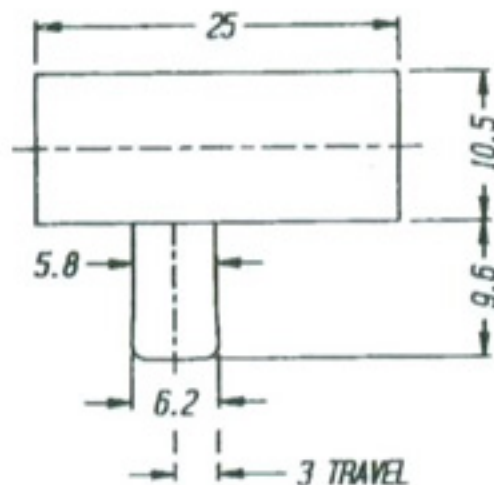

SK-23F01 (L3R1)

Rating : 0.3A 50V DC

Function: 2P3T