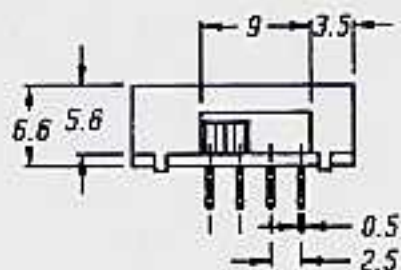

SK-22J02

Rating : 0.3A 50V DC

Function: 2P2T

Optional knob type

GEN					

SK-22J01 (L3R1)

SK-22J11 (L1R3)

Rating : 0.3A 50V DC