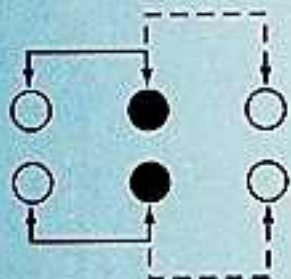

SK-22D03

Rating : 0.3A 50V DC

Function: 2P2T

Optional knob type

GBG	GEE	PGA	VAC