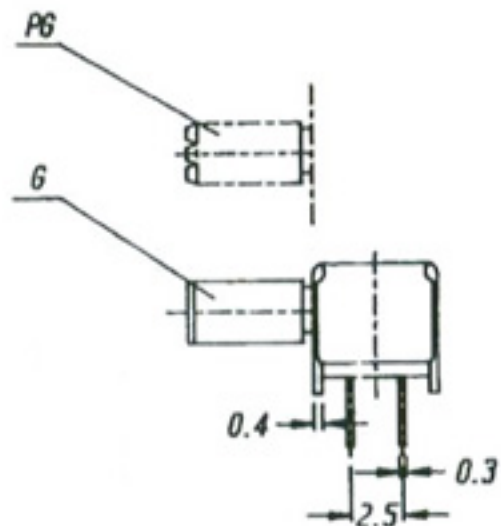

SK-23D08(L3R1)

Rating : 0.3A 50V DC

Function: 2P3T

Optional knob type

GBG	PGA	VAA