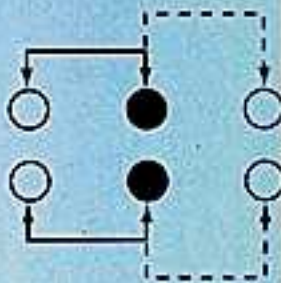

SK-22H03

Rating : 0.3A 50V DC

Function: 2P2T