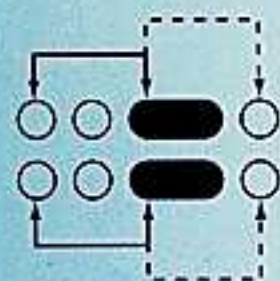

Rating : 0.3A 50V DC

Function: 2P2T

Optional knob type

GEQ					

SK-22H01 (L3R1)

SK-22H21 (L1R3)

Rating : 0.3A 50V DC

Function: 2P2T