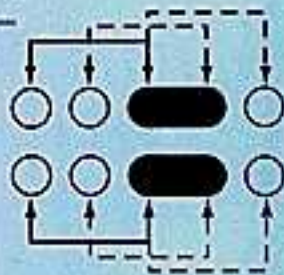

VAA	VAC	GBG	PGA		

SK-23D06 (L3R1)

SK-23D26 (L1R3)

Rating : 0.3A 50V DC

Function: 2P3T

Optional knob type

GEG	PGA	VAA			

SK-23D05 (L3R1)