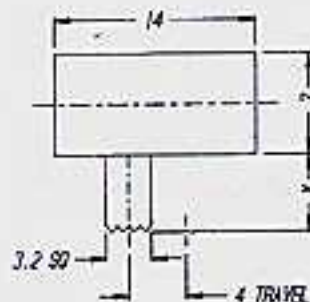

Rating : 0.3A 50V DC

Function: 2P2T

Optional knob type

GEQ					

SK-22H01 (L3R1)

SK-22H21 (L1R3)

Rating : 0.3A 50V DC

Function: 2P2T