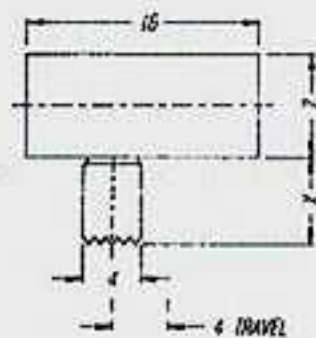

SK-22H33 (L1R3)

Rating : 0.3A 50V DC

Function: 2P2T