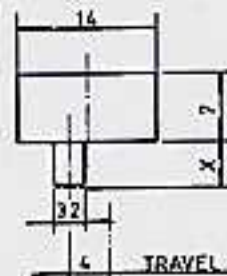

SK-22H01 (L3R1)

SK-22H21 (L1R3)

Rating : 0.3A 50V DC

Function: 2P2T

Optional knob type

GEQ