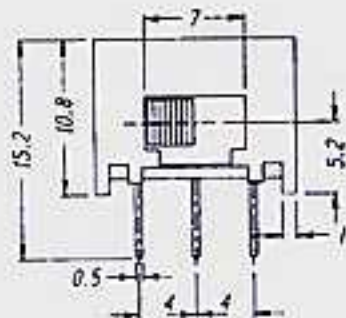

Rating : 0.3A 50V DC

Function: 2P2T

Optional knob type

GEQ					

SK-22H01 (L3R1)

SK-22H21 (L1R3)

Rating : 0.3A 50V DC

Function: 2P2T