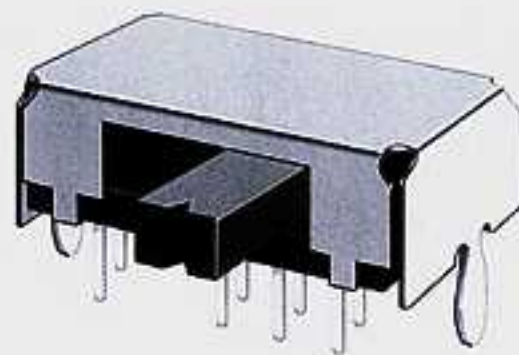

SK-23D07 (L1R3)

SK-23D27 (L3R1)

Rating : 0.3A 50V DC

Function: 2P3T

Optional knob type

VAA	VAC	GBG	PGA