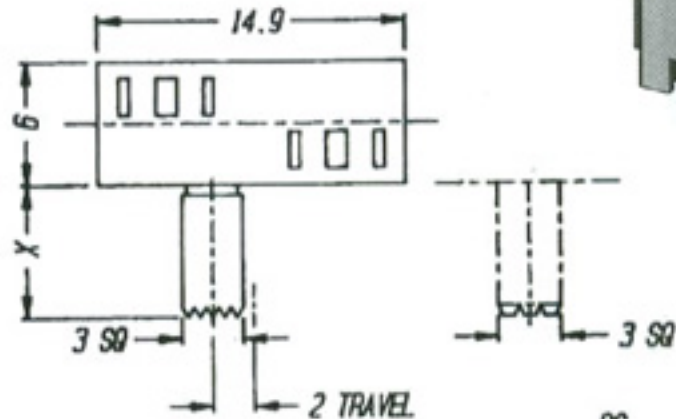

SK-23D08(L3R1)

Rating : 0.3A 50V DC

Function: 2P3T

Optional knob type

GBG	PGA	VAA