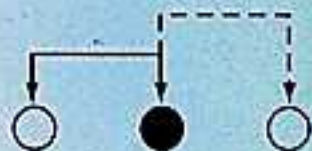

SK-12F06

Rating : 0.5A 50V DC

Function: 1P2T