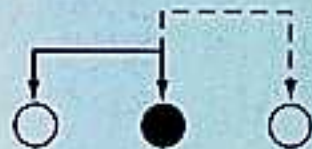

SK-12F02

Rating : 0.5A 50V DC

Function: 1P2T