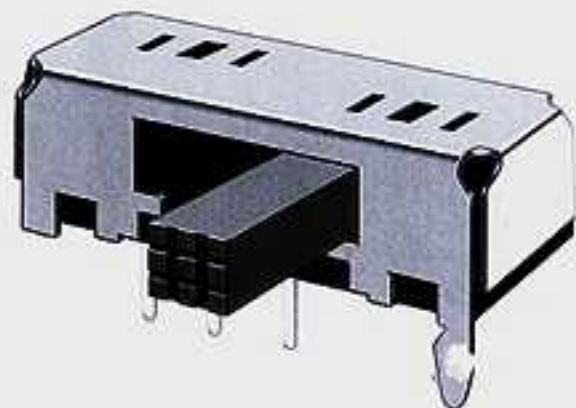

SK-13D12 (L3R1)

Rating : 0.3A 50V DC

Function: 1P3T

Optional knob type

GBG	PGA	VAA			

SK-13D10

Rating : 0.3A 50V DC

Function: 1P3T