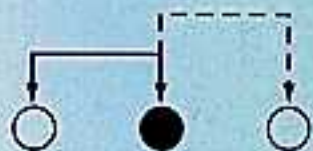

SK-12F09

Rating : 0.5A 50V DC

Function: 1P2T