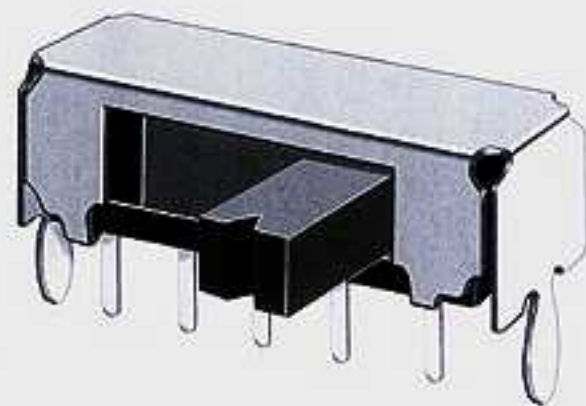

SK-13D10

Rating : 0.3A 50V DC

Function: 1P3T

Optional knob type

VAC	GEE