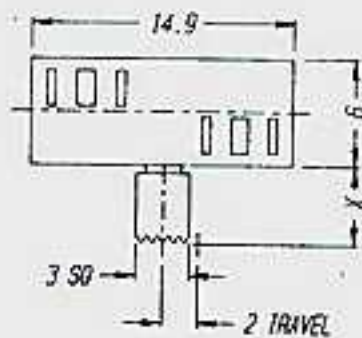

SK-13D12 (L3R1)

Rating : 0.3A 50V DC

Function: 1P3T

Optional knob type

GBG	PGA	VAA			

SK-13D10

Rating : 0.3A 50V DC

Function: 1P3T