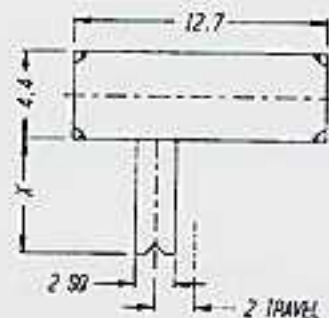

SK-13D10

Rating : 0.3A 50V DC

Function: 1P3T

Optional knob type

VAC	GEE