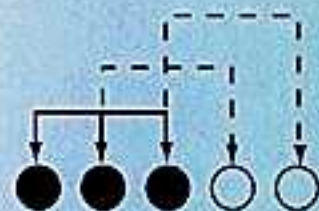

SK-13D12 (L3R1)

Rating : 0.3A 50V DC

Function: 1P3T

Optional knob type

GBG	PGA	VAA			

SK-13D10

Rating : 0.3A 50V DC

Function: 1P3T