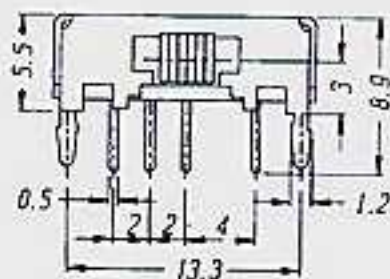

SK-13D12 (L3R1)

Rating : 0.3A 50V DC

Function: 1P3T

Optional knob type

GBG	PGA	VAA			

SK-13D10

Rating : 0.3A 50V DC

Function: 1P3T