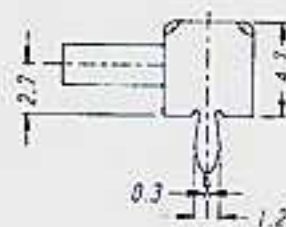

SK-13D10

Rating : 0.3A 50V DC

Function: 1P3T

Optional knob type

VAC	GEE