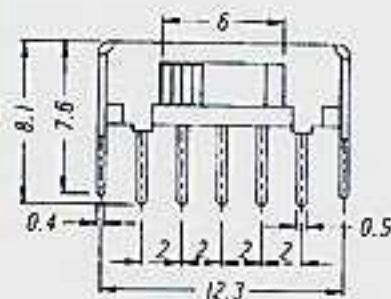

SK-13D10

Rating : 0.3A 50V DC

Function: 1P3T

Optional knob type

VAC	GEE