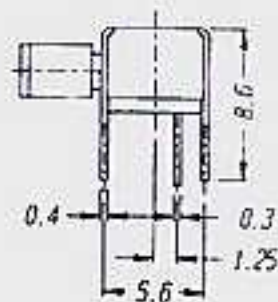

SK-13D12 (L3R1)

Rating : 0.3A 50V DC

Function: 1P3T

Optional knob type

GBG	PGA	VAA			

SK-13D10

Rating : 0.3A 50V DC

Function: 1P3T