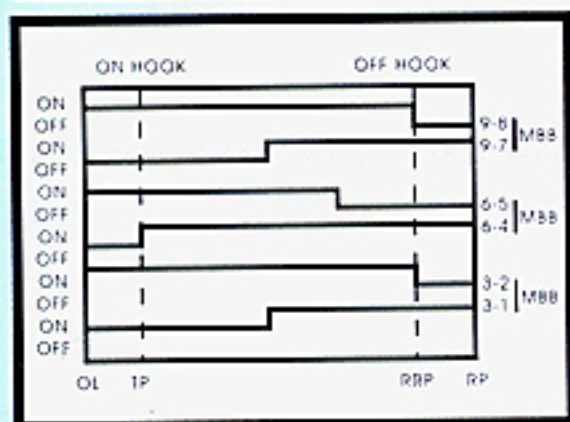

# HS-32L05

Function : 3-POLE REVERSE-OPERATION LEVER

CIRCUIT DIAGRAM  
(VIEWED FROM DIRECTION A)

# HS-32L09

Function : 3-POLE REVERSE-OPERATION LEVER

CIRCUIT DIAGRAM  
(VIEWED FROM DIRECTION A)