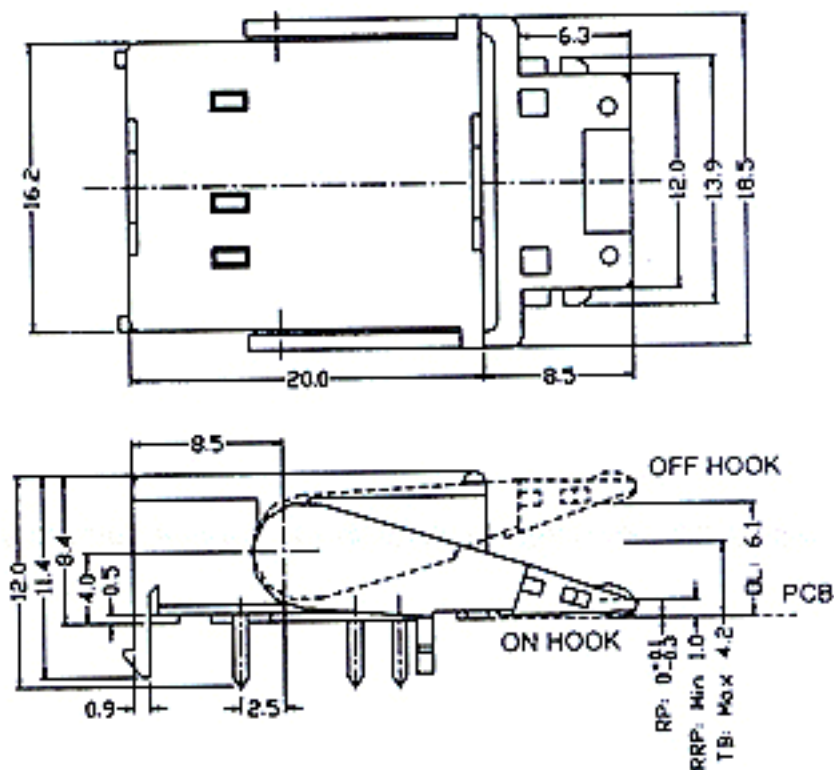

# HS-32L05

Function : 3-POLE REVERSE-OPERATION LEVER

CIRCUIT DIAGRAM  
(VIEWED FROM DIRECTION A)

# HS-32L09

Function : 3-POLE REVERSE-OPERATION LEVER

CIRCUIT DIAGRAM  
(VIEWED FROM DIRECTION A)